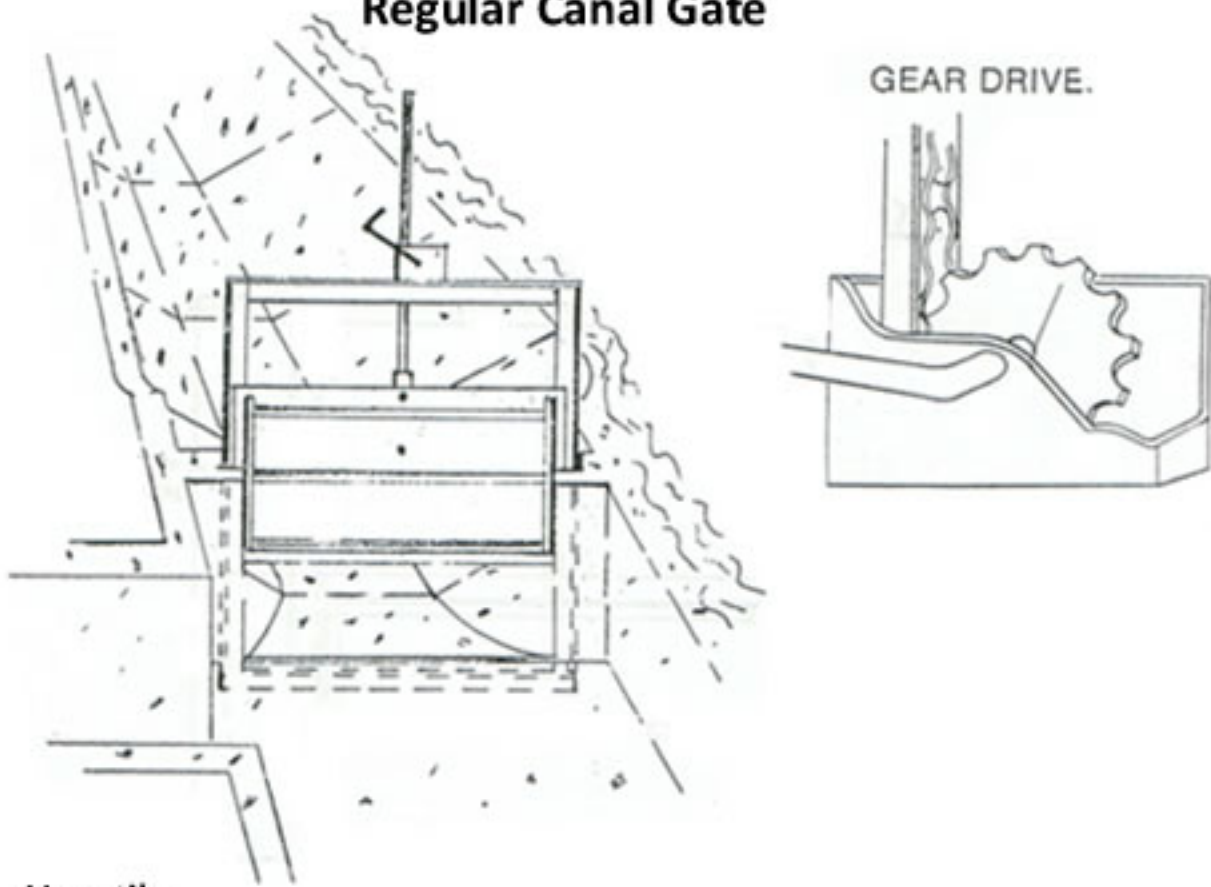

### Regular Canal Gate

#### Versatile:

Here is a fast and easy flow control gate for use in diversion boxes, canals, laterals, and reservoirs.

#### Leak Proof:

The reinforced, galvanized slide is fitted into a Neoprene gasket in the frame to provide a leak proof seal.

#### Precise Adjustment:

The slide can be held partially open by the simple Twist Lock to allow a precise water flow.