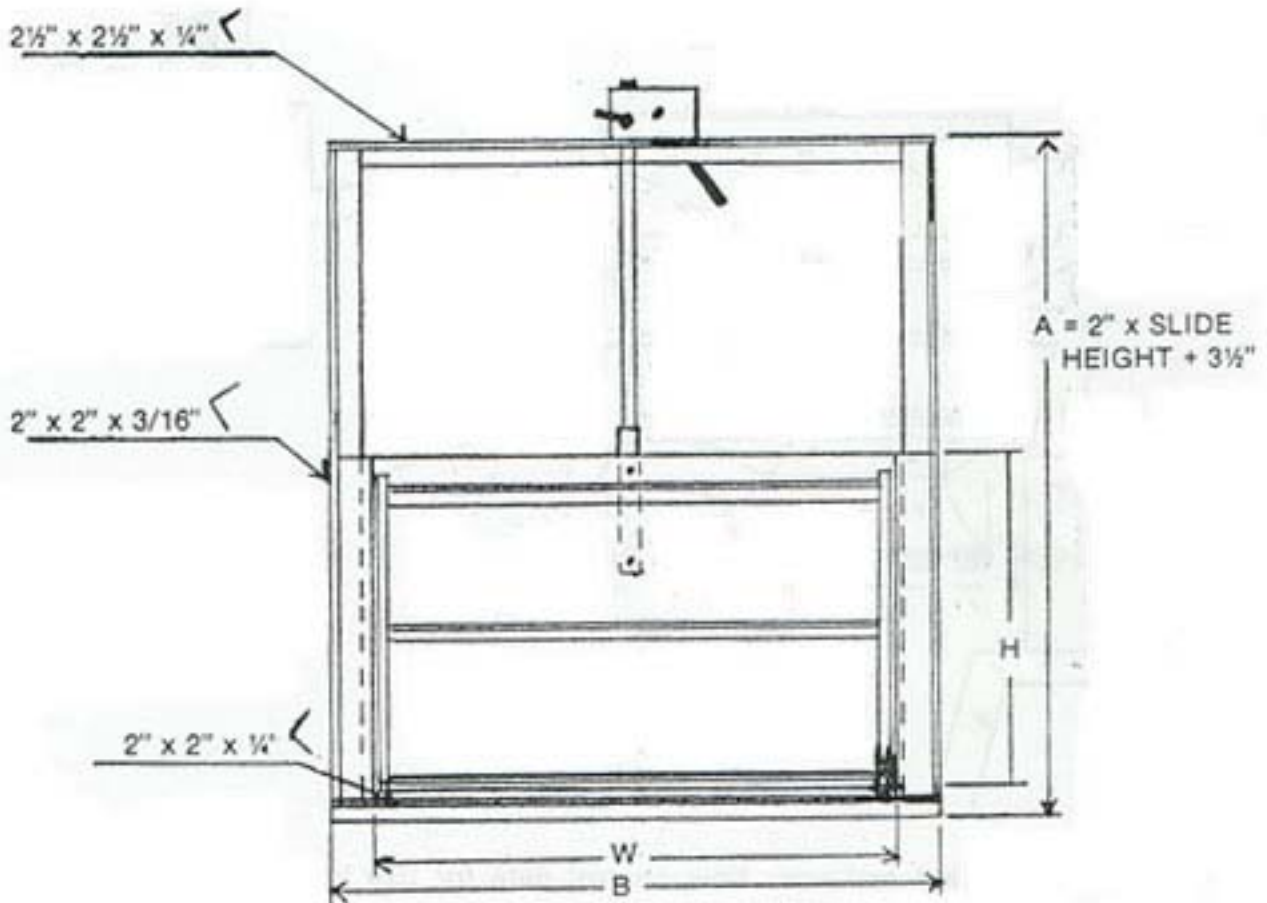

W	H	A	B	SLIDE	WEIGHT
24"	24"	51$\frac{1}{2}$"	28$\frac{3}{8}$"	14 Ga. Galv.	69 lbs.
24"	30"	63$\frac{1}{2}$"	28 $\frac{3}{8}$"	14 Ga. Galv.	80 lbs.
36"	30"	63$\frac{1}{2}$"	40 $\frac{3}{8}$"	14 Ga. Galv.	110 lbs.
SPECIAL SIZES AVAILABLE UPON REQUEST