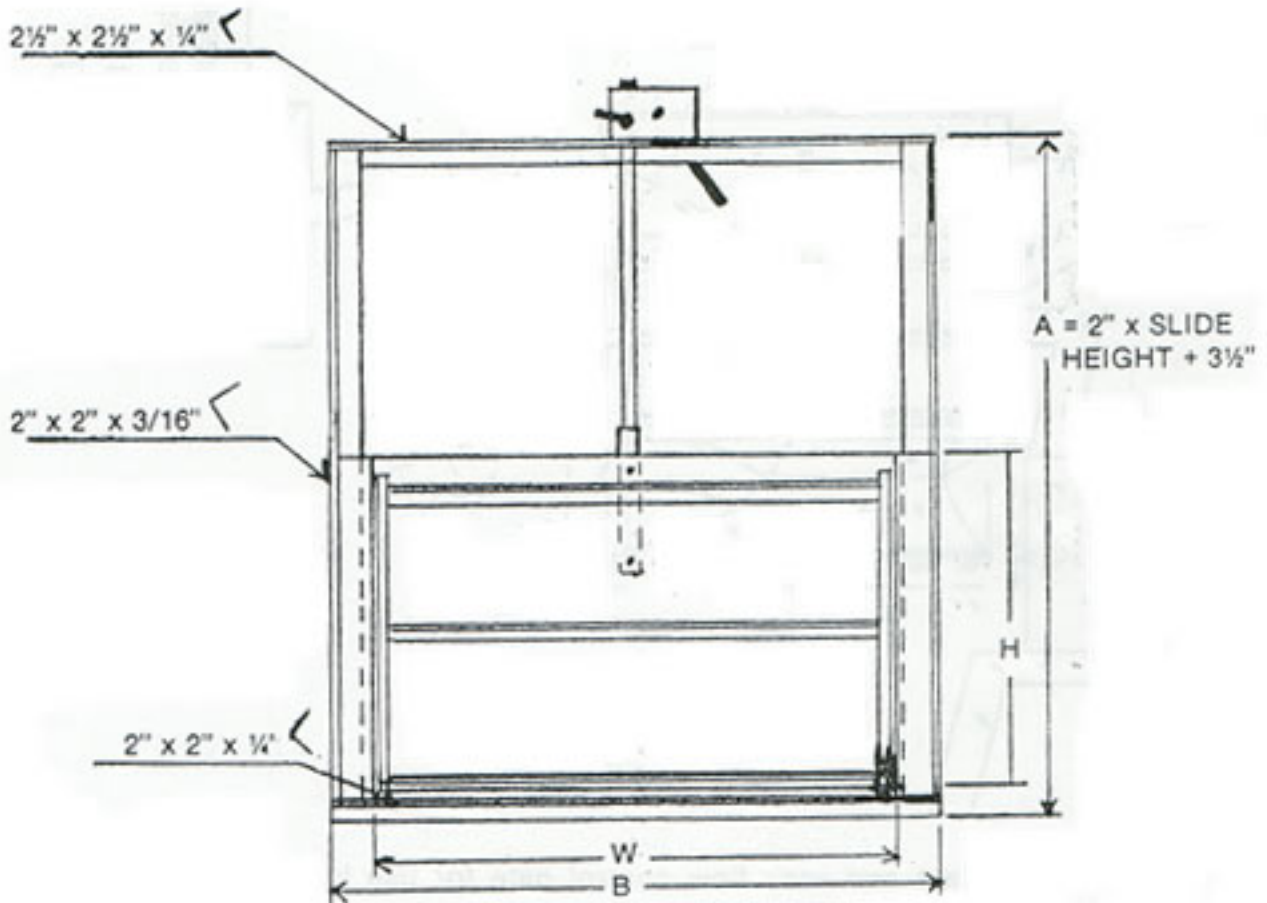

W	H	A	B	SLIDE	WEIGHT
24"	24"	51½"	28¾"	14 Ga. Galv.	69 lbs.
24"	30"	63½"	34¾"	14 Ga. Galv.	80 lbs.
36"	30"	63½"	34¾"	14 Ga. Galv.	110 lbs.
SPECIAL SIZES AVAILABLE UPON REQUEST